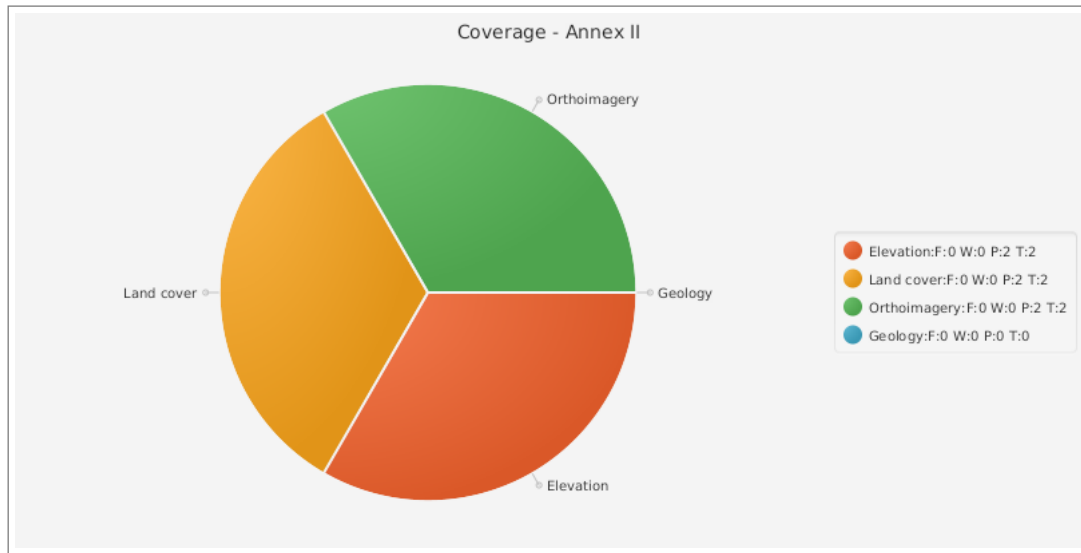

Summary Of Discovered Metadata Resources For Spatial Data Sets, Series And Services

Spatial Data Set

Spatial Data Set Series

Spatial Data Service

Coverage Of INSPIRE Spatial Data Themes

Annex I

Annex II

Annex III

Coverage Per INSPIRE Spatial Data Theme - Annex I
(F=Failed, P=Passed, W=Passed with Warning, T=Total)

Coverage Per INSPIRE Spatial Data Theme - Annex II
(F=Failed, P=Passed, W=Passed with Warning, T=Total)