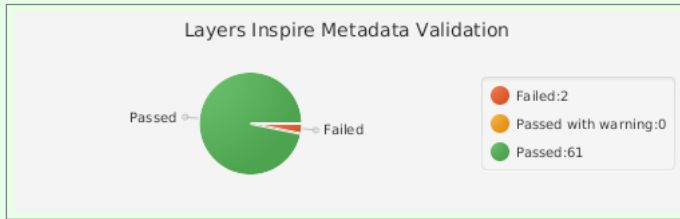

Coverage Per INSPIRE Spatial Data Theme - Annex I
(F=Failed, P=Passed, W=Passed with Warning, T=Total)

Coverage Per INSPIRE Spatial Data Theme - Annex II
(F=Failed, P=Passed, W=Passed with Warning, T=Total)

Coverage Per INSPIRE Spatial Data Theme - Annex III
(F=Failed, P=Passed, W=Passed with Warning, T=Total)

Spatial Data Services

View Services contacted: 17

Named Layers Found: 63

Discovery Services contacted: 0