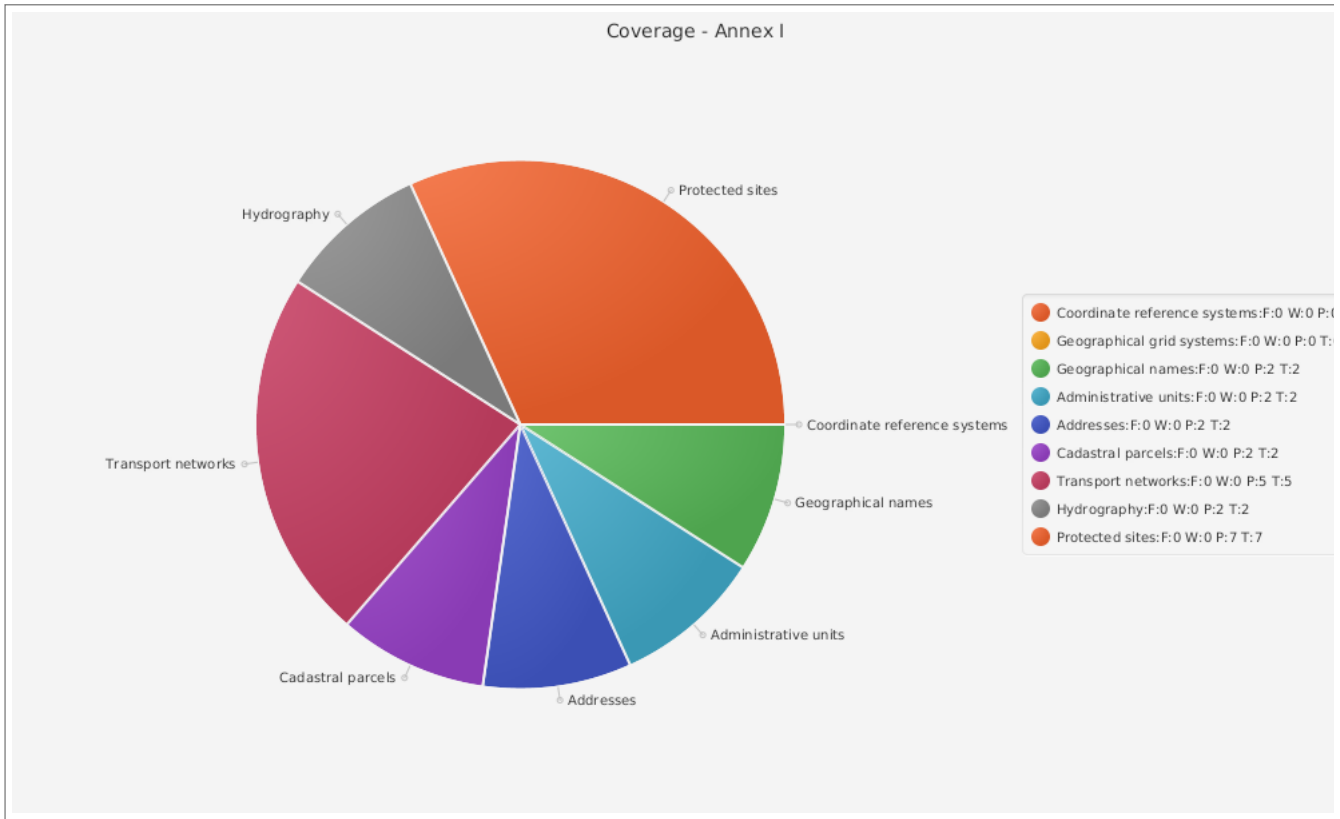

[INSPIRE Geoportal Resource Browser \(Opens in a new browser window\)](#)

Result of the interaction with the Discovery Service

Resources available for discovery: 45, Expected Resource Count: 45, Actual Resource Count : 45

PERFORMANCE

Initial response (seconds) 0.498
 Transmission time (seconds) 1.630
 Bytes transferred 858,255
 Average MBytes/sec 0.502

Browse Through The Groups Containing Resources Needing Review (The Resources Have Been Retrieved In Groups Of 20)

Summary Of Discovered Metadata Resources For Spatial Data Sets, Series And Services

Spatial Data Set

Spatial Data Set Series

Spatial Data Service

Coverage Of INSPIRE Spatial Data Themes

Annex I

Annex II

Annex III

Coverage Per INSPIRE Spatial Data Theme - Annex I
(F=Failed, P=Passed, W=Passed with Warning, T=Total)

Coverage Per INSPIRE Spatial Data Theme - Annex II
(F=Failed, P=Passed, W=Passed with Warning, T=Total)