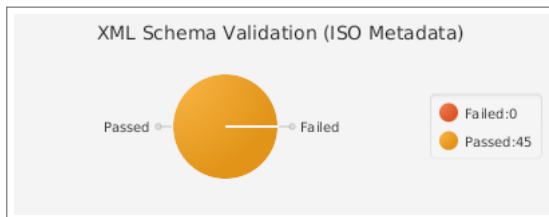

INSPIRE Full Operating Capability Testing

(LT) - Member State Discovery Service Summary Report

[See the INSPIRE Metadata of the Discovery Service](#)

Bookmarks inside this document

Summary of ISO Metadata Resources	Coverage of INSPIRE Spatial Data Themes
Summary of Spatial Data Services	Summary of View Services
Summary of Discovery Services	Summary of Download Services

[INSPIRE Geoportal Resource Browser (Opens in a new browser window)](#)

Result of the interaction with the Discovery Service

Resources available for discovery: 45, Expected Resource Count: 45, Actual Resource Count : 45

PERFORMANCE

Initial response (seconds) 0.498
Transmission time (seconds) 1.630
Bytes transferred 858,255
Average MBytes/sec 0.502

Browse Through The Groups Containing Resources Needing Review (The Resources Have Been Retrieved In Groups Of 20)

Summary Of Discovered Metadata Resources For Spatial Data Sets, Series And Services