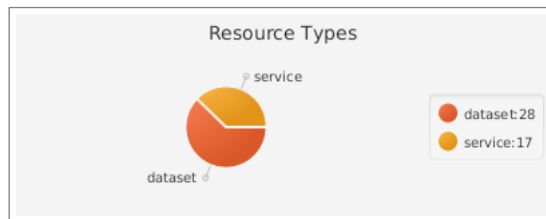

INSPIRE Full Operating Capability Testing

(LT) - Member State Discovery Service Summary Report

[See the INSPIRE Metadata of the Discovery Service](#)

Bookmarks inside this document

Summary of ISO Metadata Resources	Coverage of INSPIRE Spatial Data Themes
Summary of Spatial Data Services	Summary of View Services
Summary of Discovery Services	Summary of Download Services

[INSPIRE Geoportal Resource Browser (Opens in a new browser window)](#)

Result of the interaction with the Discovery Service

Resources available for discovery: 45, Expected Resource Count: 45, Actual Resource Count : 45

PERFORMANCE

Initial response (seconds) 0.498
Transmission time (seconds) 1.630
Bytes transferred 858,255
Average MBytes/sec 0.502

Browse Through The Groups Containing Resources Needing Review (The Resources Have Been Retrieved In Groups Of 20)

Summary Of Discovered Metadata Resources For Spatial Data Sets, Series And Services