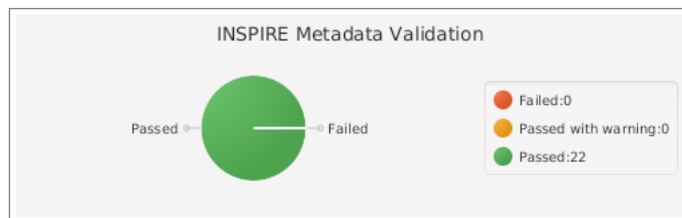

Spatial Data Service

Coverage Of INSPIRE Spatial Data Themes

Annex I

Annex II

Annex III