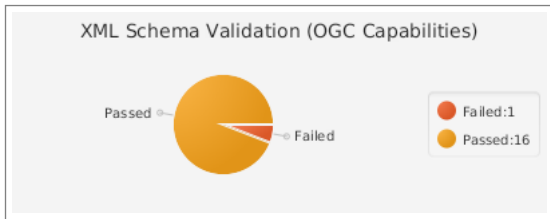

View Services contacted: 17