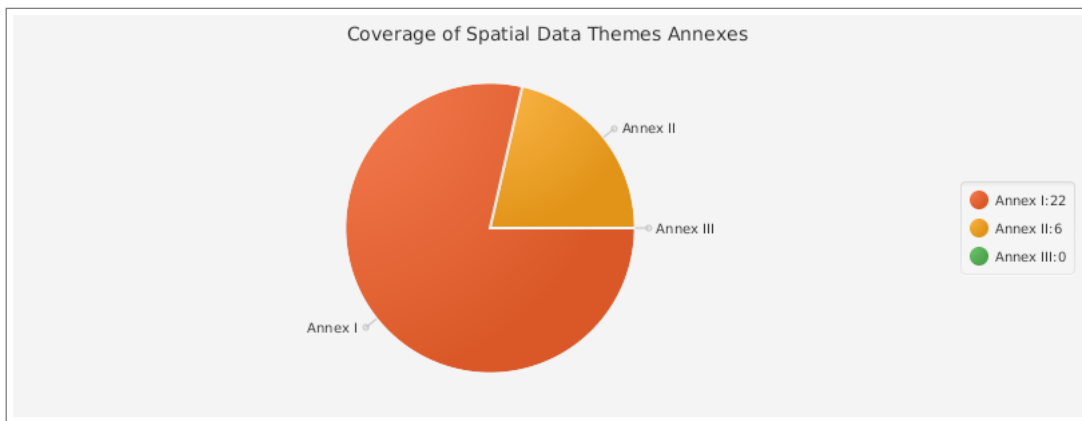

Summary Of Discovered Metadata Resources For Spatial Data Sets, Series And Services

Spatial Data Set

Spatial Data Set Series

Spatial Data Service

Coverage Of INSPIRE Spatial Data Themes

Annex I

Annex II

Annex III

Coverage Per INSPIRE Spatial Data Theme - Annex I
(F=Failed, P=Passed, W=Passed with Warning, T=Total)

Coverage Per INSPIRE Spatial Data Theme - Annex II
(F=Failed, P=Passed, W=Passed with Warning, T=Total)