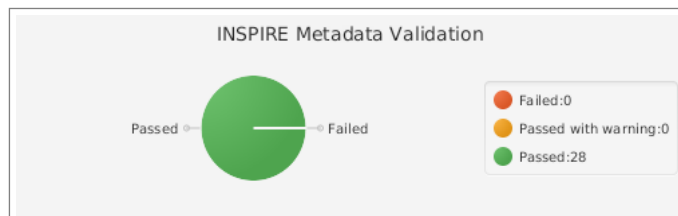

Spatial Data Set

Spatial Data Set Series