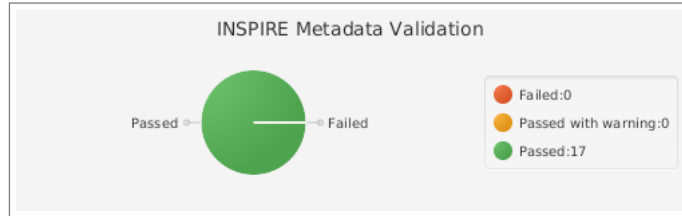

Spatial Data Service