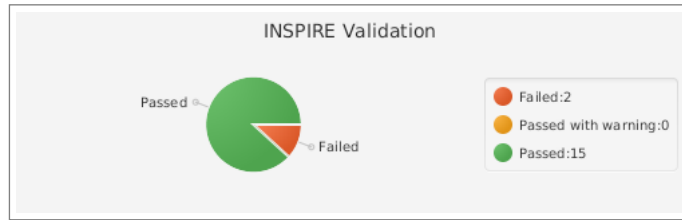

Coverage Per INSPIRE Spatial Data Theme - Annex III
(F=Failed, P=Passed, W=Passed with Warning, T=Total)

Spatial Data Services

View Services contacted: 17

Named Layers Found: 63

Discovery Services contacted: 0