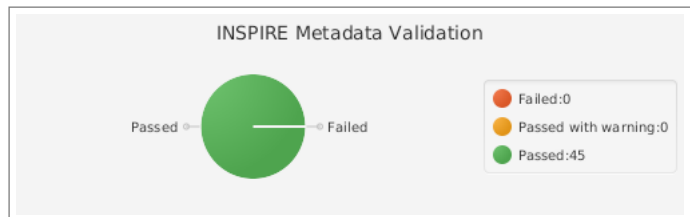

INSPIRE Full Operating Capability Testing

(LT) - Member State Discovery Service Summary Report

[See the INSPIRE Metadata of the Discovery Service](#)

Bookmarks inside this document

Summary of ISO Metadata Resources	Coverage of INSPIRE Spatial Data Themes
Summary of Spatial Data Services	Summary of View Services
Summary of Discovery Services	Summary of Download Services

[INSPIRE Geoportal Resource Browser (Opens in a new browser window)](#)

Result of the interaction with the Discovery Service

Resources available for discovery: 45, Expected Resource Count: 45, Actual Resource Count : 45

PERFORMANCE

Initial response (seconds) 0.498
Transmission time (seconds) 1.630
Bytes transferred 858,255
Average MBytes/sec 0.502

Browse Through The Groups Containing Resources Needing Review (The Resources Have Been Retrieved In Groups Of 20)

Summary Of Discovered Metadata Resources For Spatial Data Sets, Series And Services